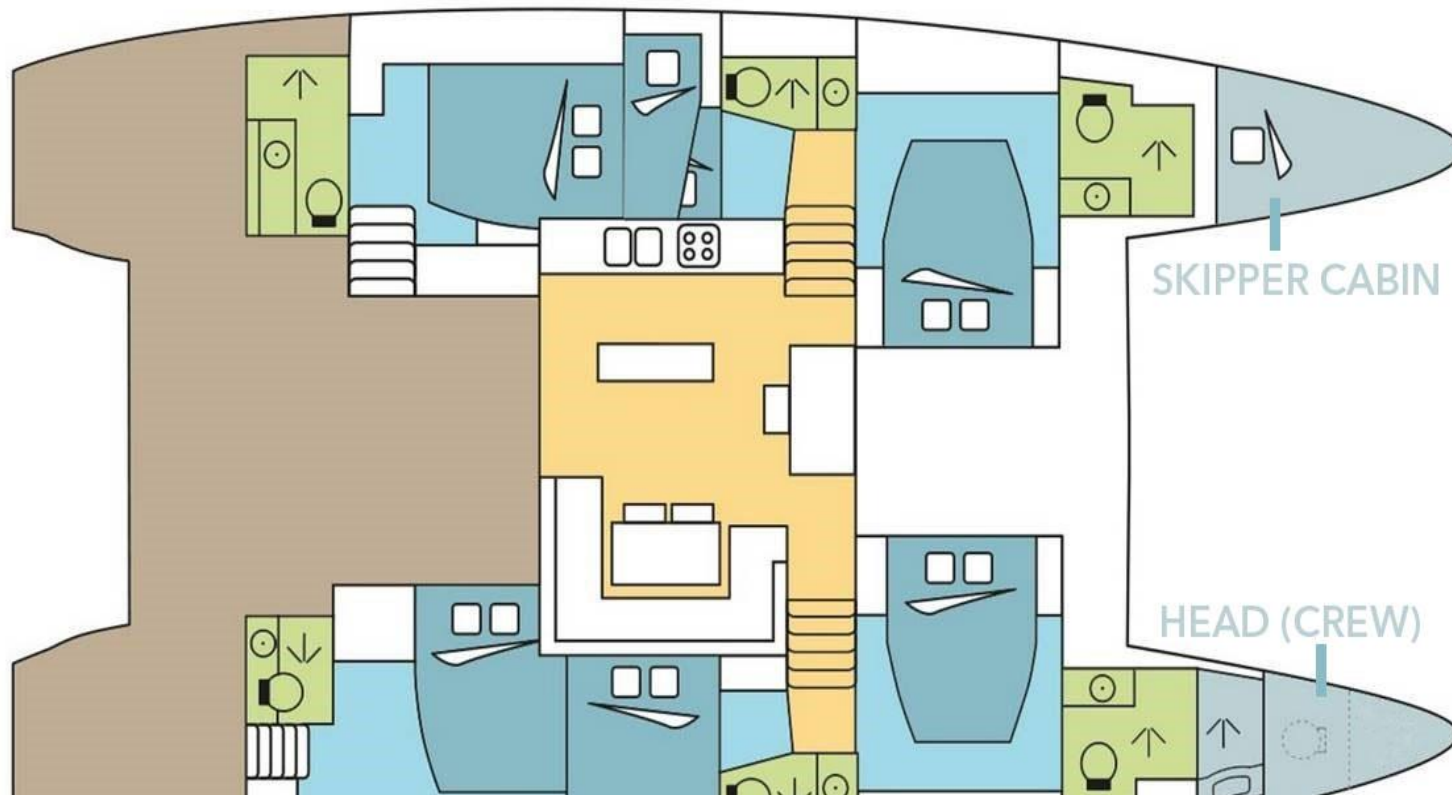

Lagoon 52 "AKANA"

-technical specifications and inventory list-

The Layout and Key Info

MODEL
Lagoon 52

TYPE
Catamaran

PRODUCTION YEAR
2019

PROPULSION
2 x 57 HP

15,85 m
Length over all

8,6 m
Beam

22.500 kg
Light Displacement

1,50 m
Draught

6 + 1 (crew) / 12 + 1
Cabins / Berths

Yacht Photos

Specifications and Inventory

Equipment

- ✓ Air condition
- ✓ Usb outlets
- ✓ Dinghy repair kit
- ✓ Electric toilets
- ✓ Heating system
- ✓ Inverter 12V/220V
- ✓ Battery charger
- ✓ Water heater
- ✓ Watermaker

Entertainment

- ✓ Snorkeling equipment
- ✓ Speakers in saloon and cockpit

Deck

- ✓ 220V shore power plug
- ✓ Adriatic Sailing flag
- ✓ Baloon fender - aft
- ✓ Fenders
- ✓ Bathing ladder
- ✓ Bath platform
- ✓ Bimini top
- ✓ Boat hook
- ✓ Chain for spare anchor (6m)
- ✓ Cockpit cushions
- ✓ Cockpit table - folding
- ✓ Croatian flag
- ✓ Electrical windlass
- ✓ Gangway
- ✓ Hard top
- ✓ Outboard engine
- ✓ Padlock for outboarder
- ✓ Sprayhood
- ✓ Fridge outside - medium size
- ✓ Steering wheel
- ✓ Dinghy for 8 pax -new
- ✓ Anchor and chain

Sails

- ✓ Full battened mainsail
- ✓ Furling Genoa
- ✓ Spi pole
- ✓ Lazy jack/Lazy bag

Lagoon 52

"AKANA"